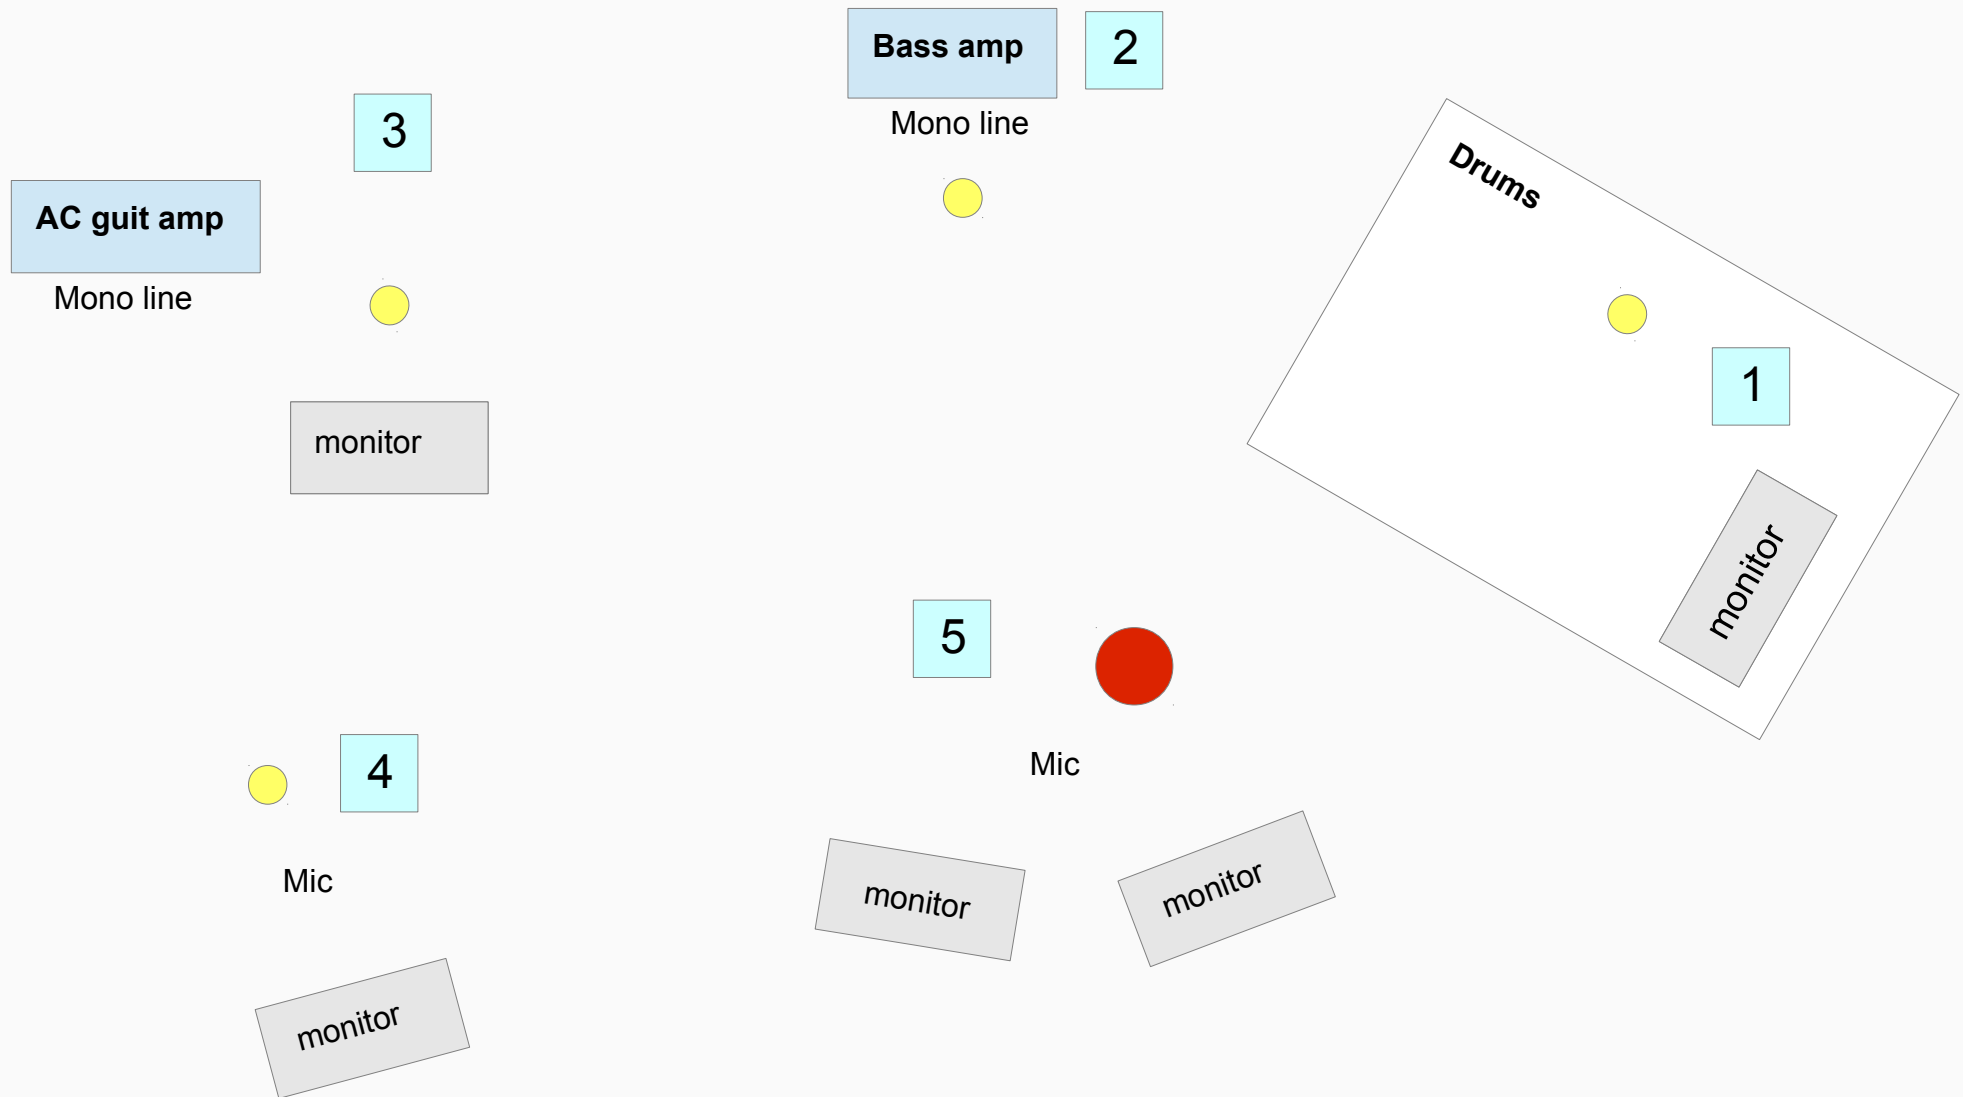

ROZINA PÁTKAI --- rider *(see next page for details)*

DETAILS:

	220V	MICS	LINE	STANDS/CHAIRS/CARPET	MONITORS
Position 1 (drums)	-	2 OVERHEAD 2 TOMS 1 KICK 1 SNARE	-	1 drum chair 1 carpet (2m X 2m)	1
Position 2 (bass)	3	-	1 mono	1 double bass stand 1 music stand	1
Position 3 (guitar)	4	-	1 mono	1 drum chair 1 music stand	1
Position 4 (tenor sax)	-	1 MD441 / C414 / DPA / Audiotechnika	1 mono	1 music stand	1
Position 5 (lead voc)	-	1 KMS 105 (own)	1 mono	1 music stand	2 (2 route)
TOTAL:	7	8	4 mono	5 music stands 2 drum chair 1 carpet 1 double bass stand	